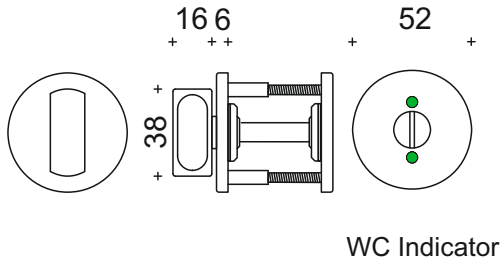

WC Sets

See full details next page

Finishes : SS, PS, PB, BZ, SAA

WC Sets

Product Code

20.4011 Standard

20.4012 Disabled

Without indicator

Enlarged indicator

Code Illustration

20.4011.SS = Satin stainless steel

Finishes : SS, PS, PB, BZ, SAA