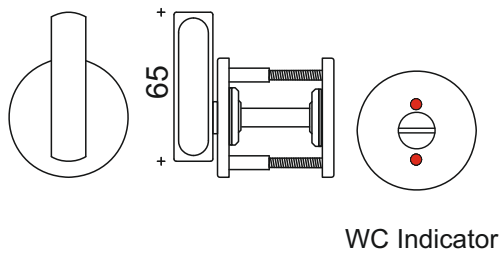

WC Sets

See full details next page

Finishes : SS, PS, PB, BZ, SAA

WC Sets

Product Code

20.4011 Standard

20.4012 Disabled

Without indicator

Enlarged indicator

Code Illustration

20.4011.SS = Satin stainless steel

Finishes : SS, PS, PB, BZ, SAA